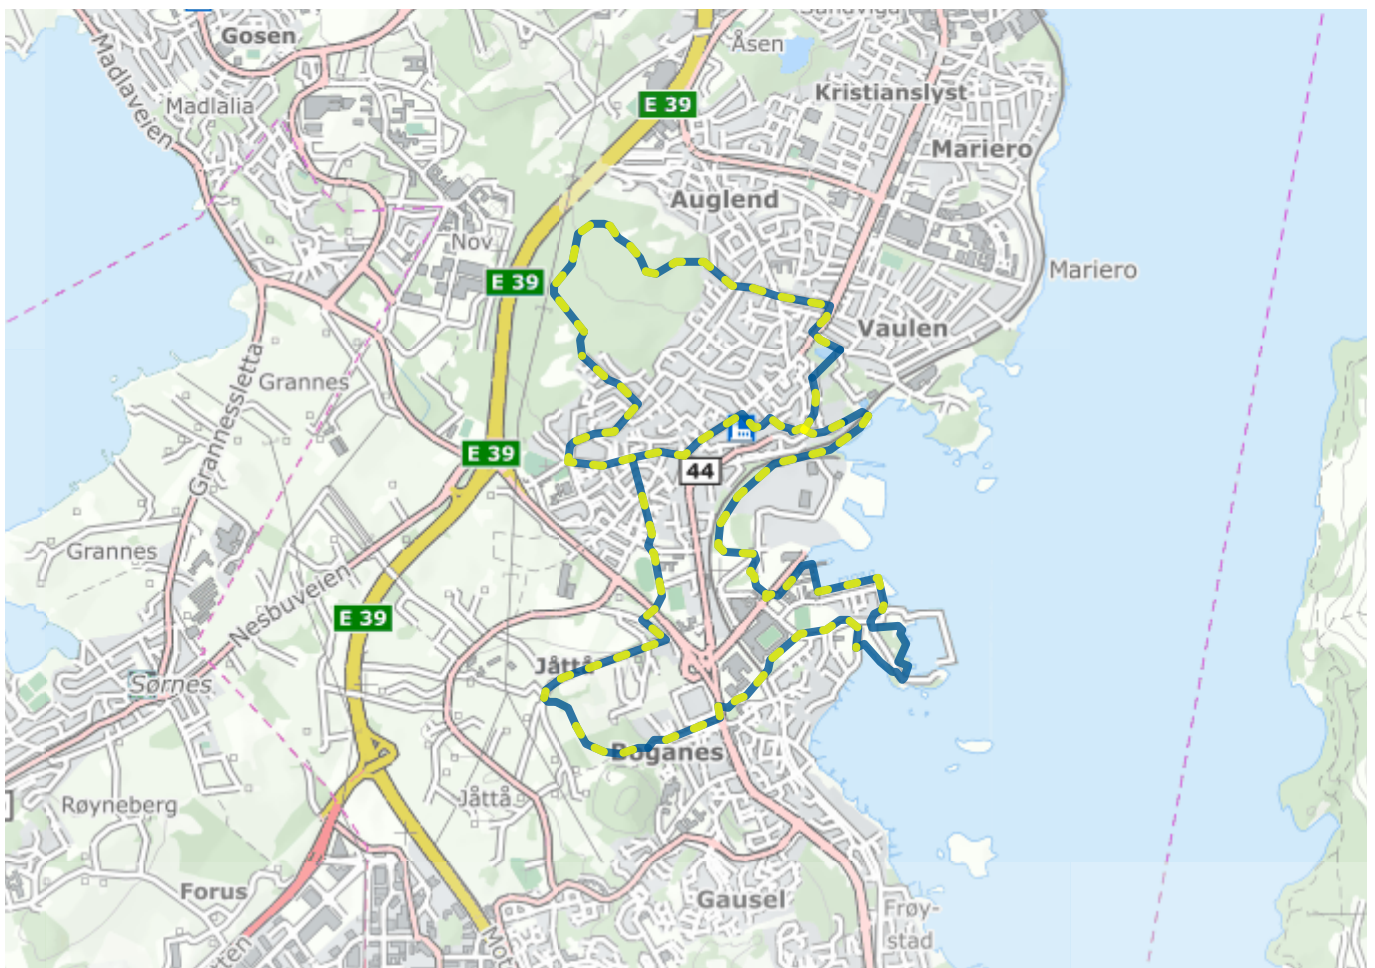

Boganesturen

Boganesturen

About the route

Suitable for: Adults

Length: 11.8km

Duration: 3 hours

Difficulty: Difficult

Lighted: Partially lighted

Legend

Route

Lighted route

Shortcut