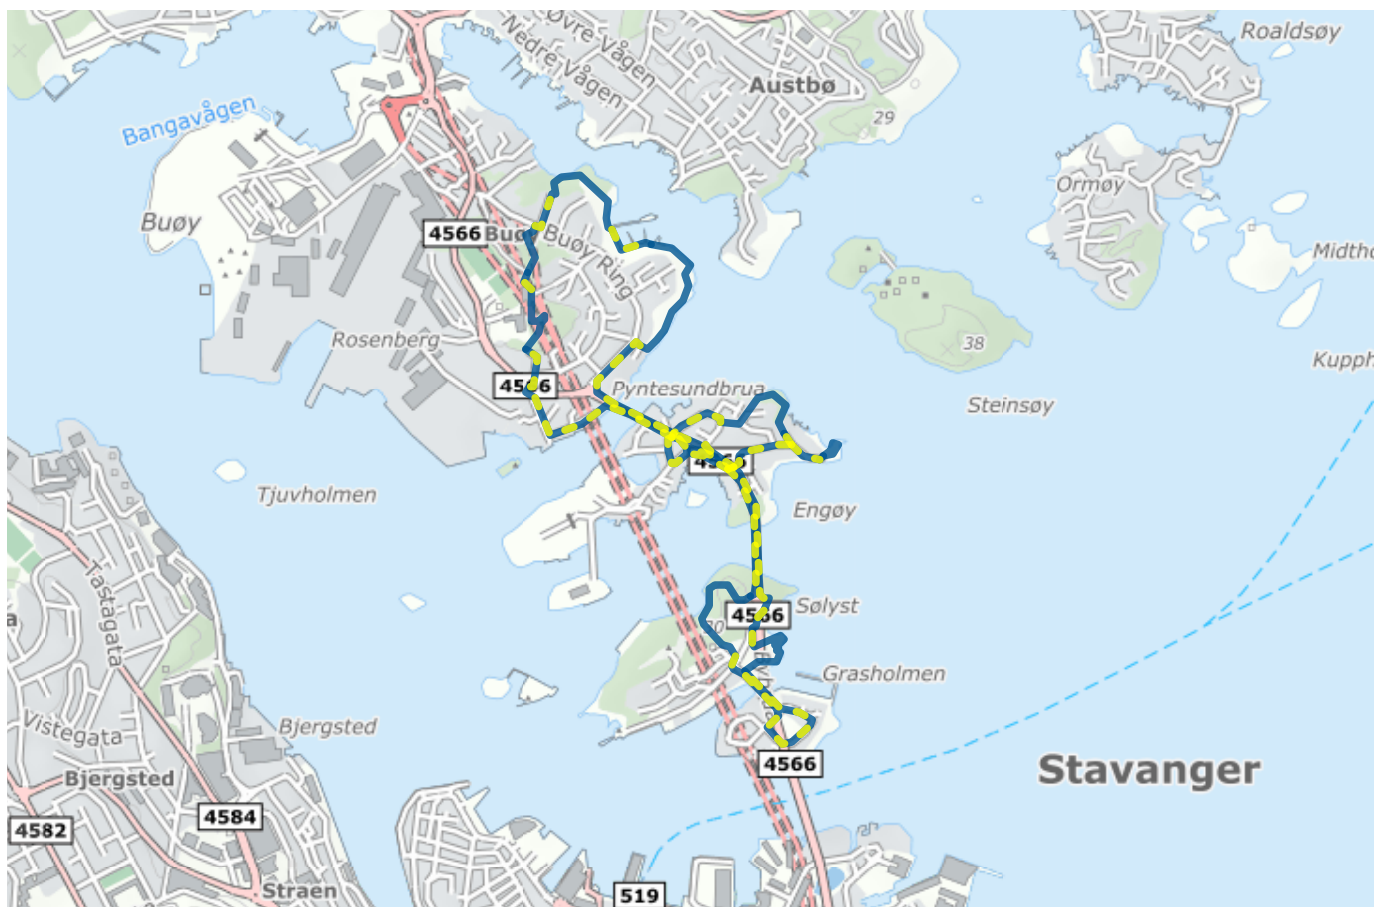

Buøyturen

Buøyturen

About the route

Suitable for: Children, adults

Length: 7.6km

Duration: 110 minutes

Difficulty: Medium

Lighted: Partially lighted

Legend

Route

Lighted route

Shortcut