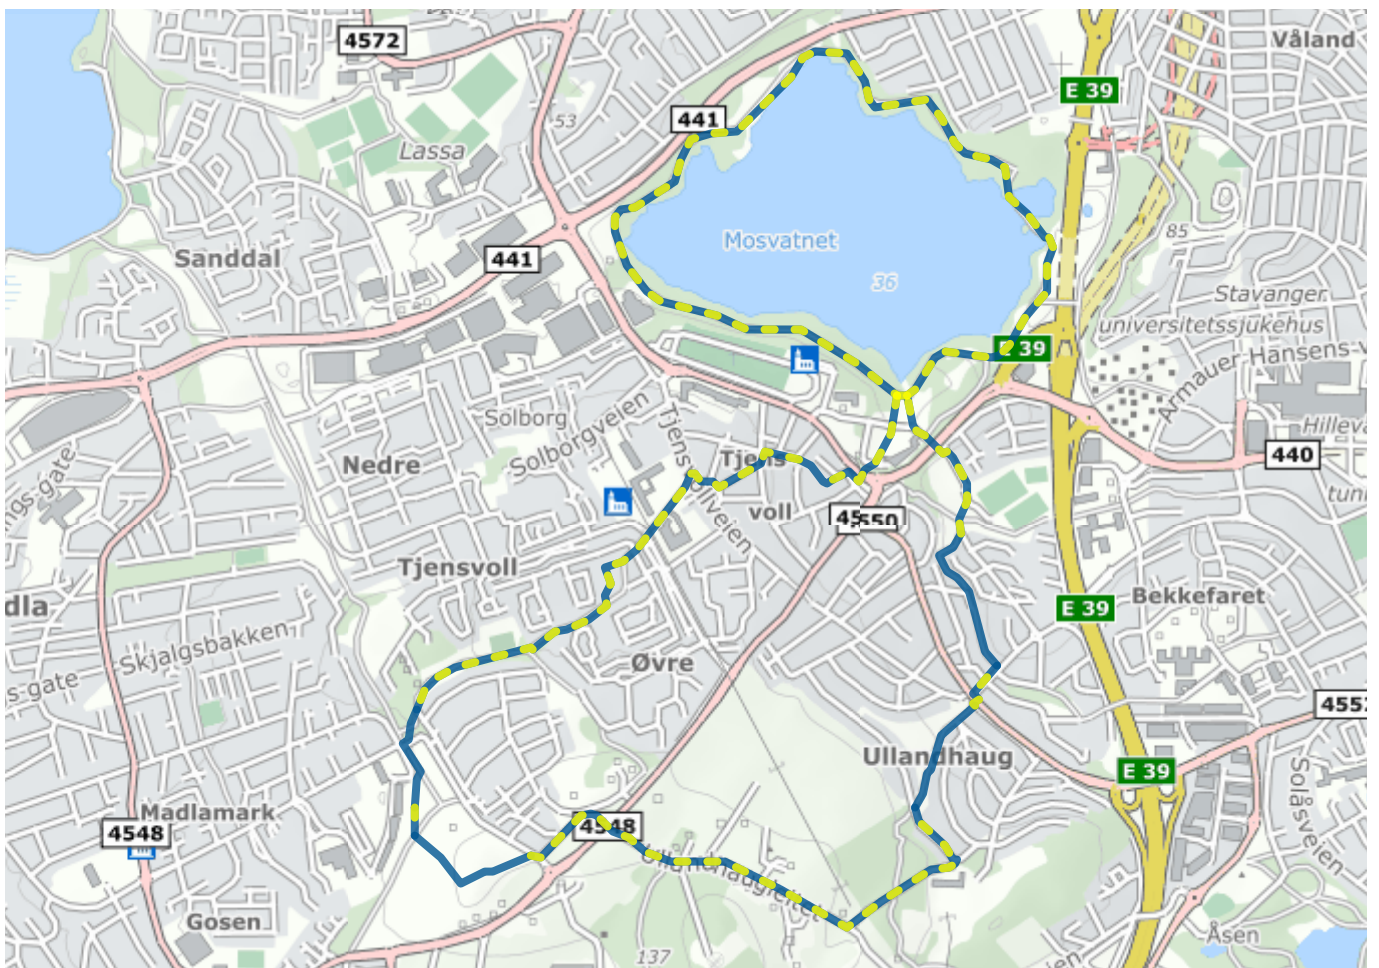

Mosvatnturen

About the route

Suitable for: Children, adults

Length: 8.2km

Duration: 2 hours

Difficulty: Medium

Lighted: Partially lighted

Legend

Route

Lighted route

Shortcut