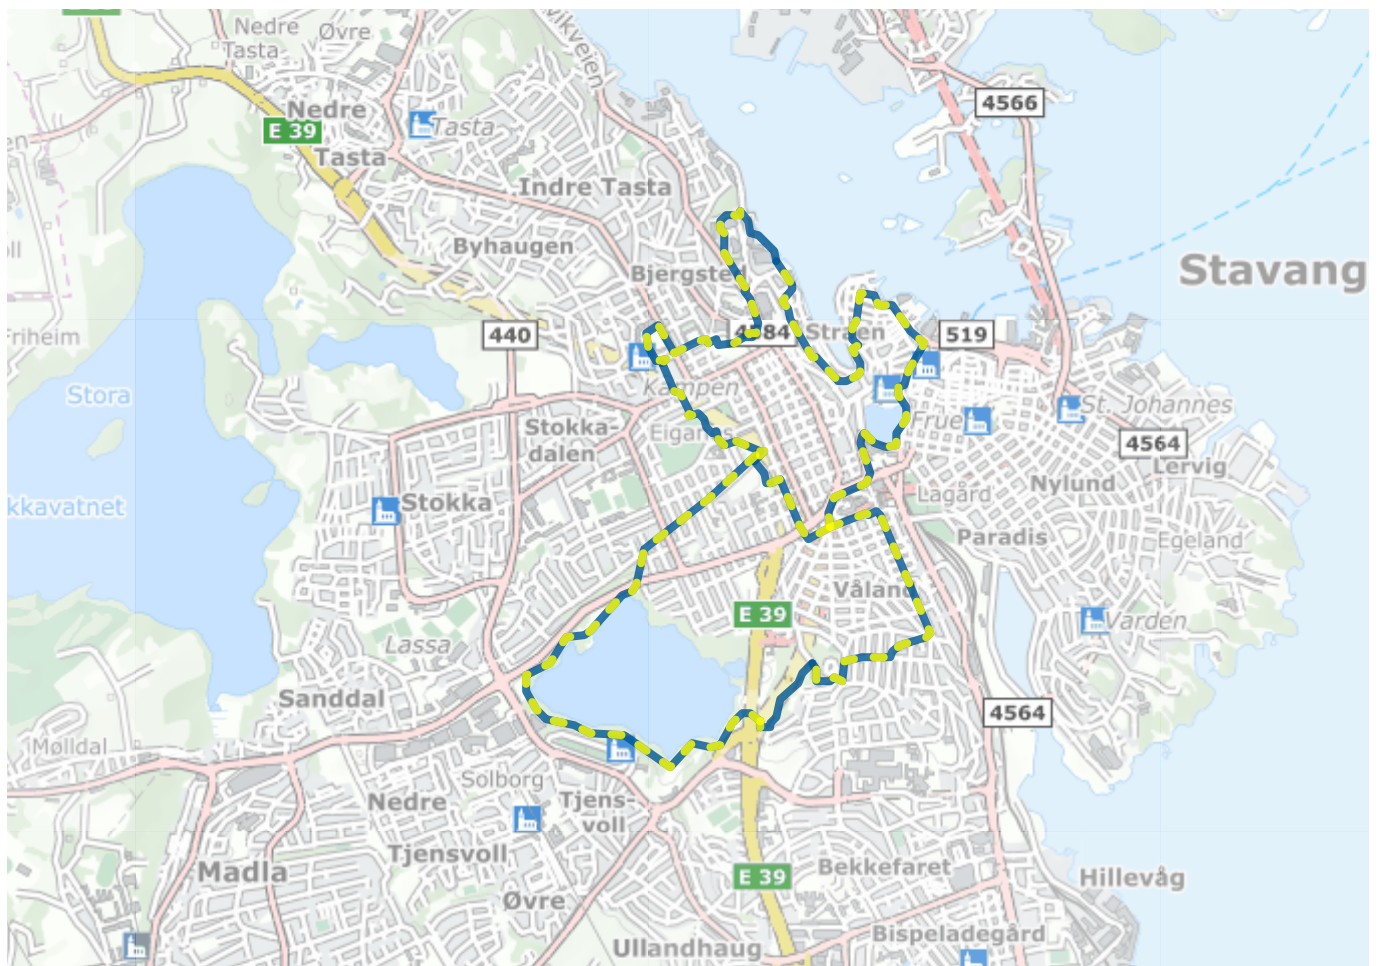

[Museumsturen](#)

Museumsturen

About the route

Suitable for: Adults

Length: 11.5km

Duration: 160 minutes

Difficulty: Medium

Lighted: Partially lighted

Legend

Route

Lighted route

Shortcut