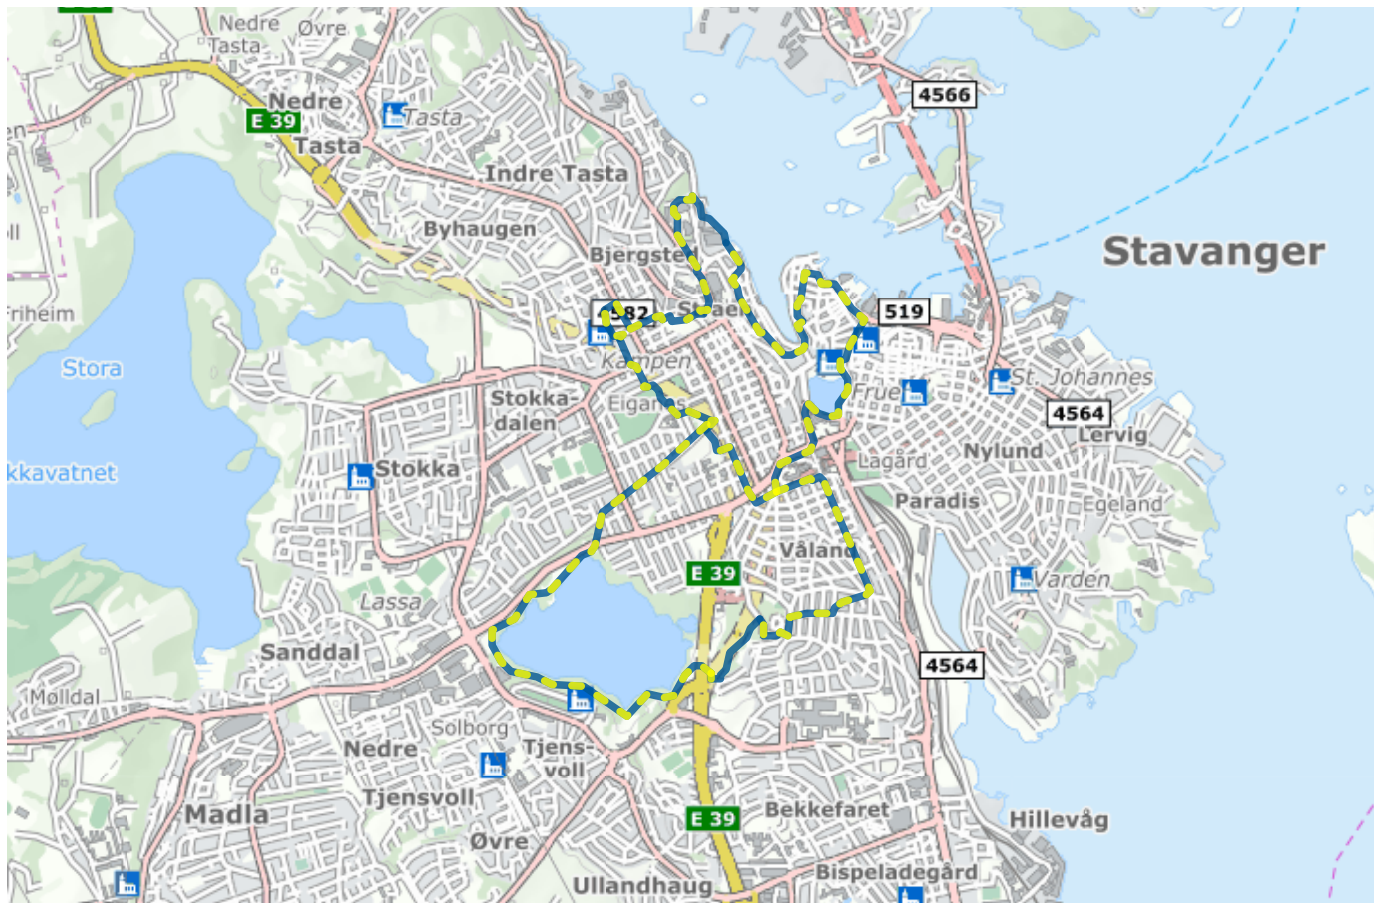

Museumsturen

## Museumsturen

### About the route

Suitable for: Adults

Length: 11.5km

Duration: 160 minutes

Difficulty: Medium

Lighted: Partially lighted

## Legend

---

Route

Lighted route

Shortcut