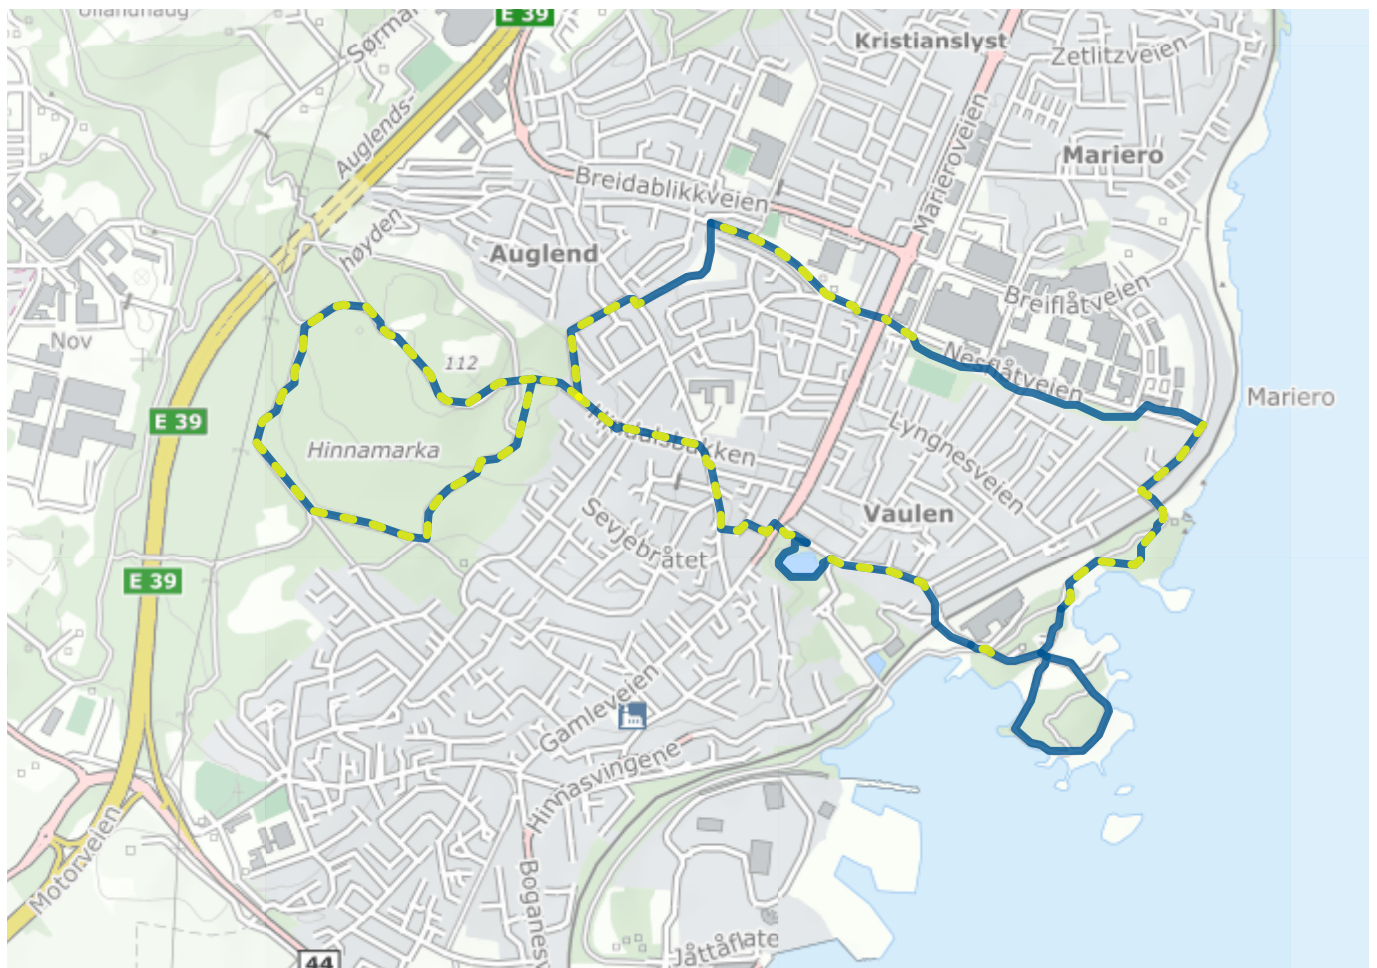

[Home \(/en/\)](#) / [Culture and Leisure \(/en/culture-and-leisure/\)](#) /

[Recreational activities \(/en/culture-and-leisure/recreational-activities/\)](#) /

[52 everyday trips: find tours in Stavanger \(/en/culture-and-leisure/recreational-activities/52-everyday-trips-find-tours-in-stavanger/\)](#) /

Vaulenturen

Vaulenturen

About the route

Suitable for: Children, adults

Length: 7.7km

Duration: 2 hours

Difficulty: Medium

Lighted: Partially lighted

Legend

Route

Lighted route

Shortcut